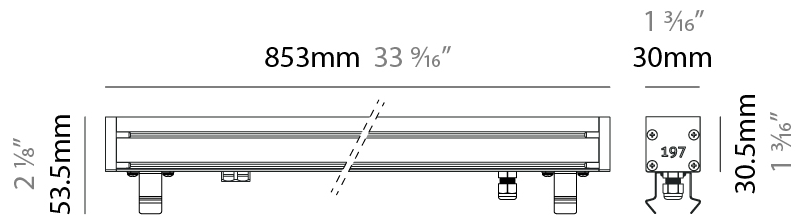

SLASH 30 RECESSED

E12I0061- -

base number   Color   Lens
Temperature   Options

1. To build a product code in our configurator select the specify button on the base model # product page
2. To build a manual product code on this datasheet choose from the options listed below in blue font and add the suffix to the base model #

GENERAL

Series: Slash 30
Brand: Unonovesette
Division: Exterior
Mounting Type: Recessed
Mounting Location: In-Ground
Subcategory: Wallwash

PHYSICAL

Shape: Rectangle
Length (mm): 853
Length (in): 33 3/16
Width (mm): 30
Width (in): 1 3/16
Height (mm): 53.5
Height (in): 2 1/8
Light Distribution: Adjustable / Direct
Diffuser: Extra clear tempered 6mm
Fixture Finish: ANA
Fixture Material: Extruded Aluminum
Cable Details: IP68 30cm Cable with Easy Lock system

ELECTRICAL

Lamp Type: LED
Input Wattage (W): 25.43
Total Output Wattage (W): 19.87
Dimming: Non-Dimmable
Driver Included: No
Driver Location: Remote
Driver Type: Constant Voltage - Universal
Driver Class: Class 2
Input Voltage (V): 120 - 277
Output Voltage (V): 24
Upon Request: Phase Dimming (120Vac only) / 0-10V Dimming

LED

Color Temperature (°K): 2200 / 2700 / 3000 / 4000
Max. Delivered Lumen (lm): 1170 (3000K)
CRI: >90 CRI
Lamp Life (hrs): 100000

OPTICAL

Optic°: 12 / 21 / 31 / 46 / 13x36
Adjustability: Tilt ±20°

RATINGS AND CERTIFICATIONS

Certified By: Certified for North American Standards
IP rating: IP67
IK Rating: IK06