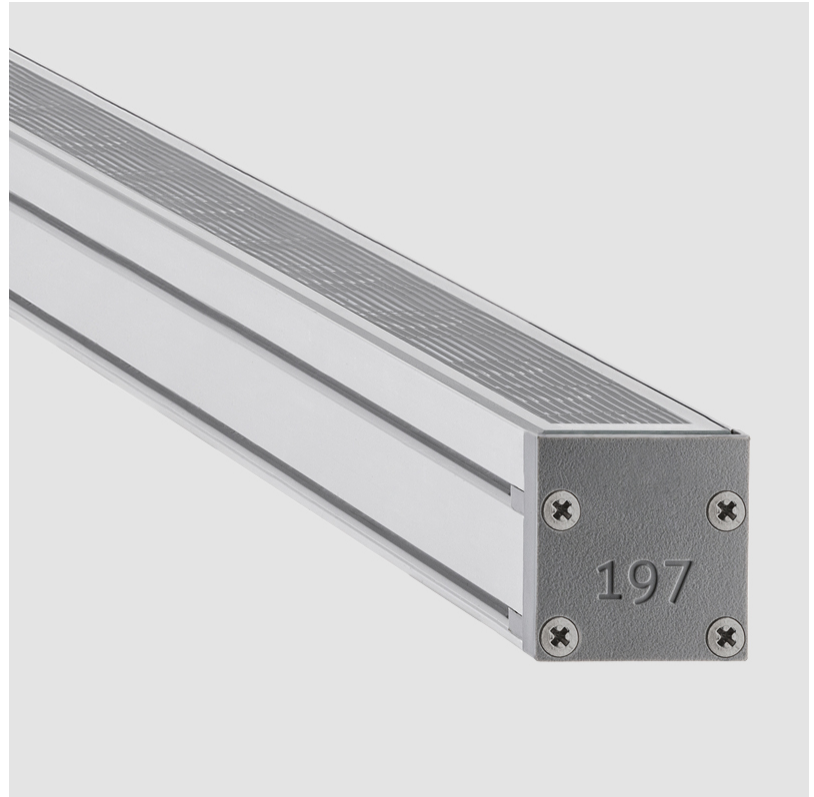

SLASH 30 RECESSED

E12I0061- -

base number   Color   Lens
Temperature   Options

1. To build a product code in our configurator select the specify button on the base model # product page
2. To build a manual product code on this datasheet choose from the options listed below in blue font and add the suffix to the base model #

GENERAL

Series: Slash 30
Brand: Unonovesette
Division: Exterior
Mounting Type: Recessed
Mounting Location: In-Ground
Subcategory: Wallwash

PHYSICAL

Shape: Rectangle
Length (mm): 853
Length (in): 33 3/16
Width (mm): 30
Width (in): 1 3/16
Height (mm): 53.5
Height (in): 2 1/8
Light Distribution: Adjustable / Direct
Diffuser: Extra clear tempered 6mm
Fixture Finish: ANA
Fixture Material: Extruded Aluminum
Cable Details: IP68 30cm Cable with Easy Lock system

ELECTRICAL

Lamp Type: LED
Input Wattage (W): 25.43
Total Output Wattage (W): 19.87
Dimming: Non-Dimmable
Driver Included: No
Driver Location: Remote
Driver Type: Constant Voltage - Universal
Driver Class: Class 2
Input Voltage (V): 120 - 277
Output Voltage (V): 24
Upon Request: Phase Dimming (120Vac only) / 0-10V Dimming

LED

Color Temperature (°K): 2200 / 2700 / 3000 / 4000
Max. Delivered Lumen (lm): 1170 (3000K)
CRI: >90 CRI
Lamp Life (hrs): 100000

OPTICAL

Optic°: 12 / 21 / 31 / 46 / 13x36
Adjustability: Tilt ±20°

RATINGS AND CERTIFICATIONS

Certified By: Certified for North American Standards
IP rating: IP67
IK Rating: IK06